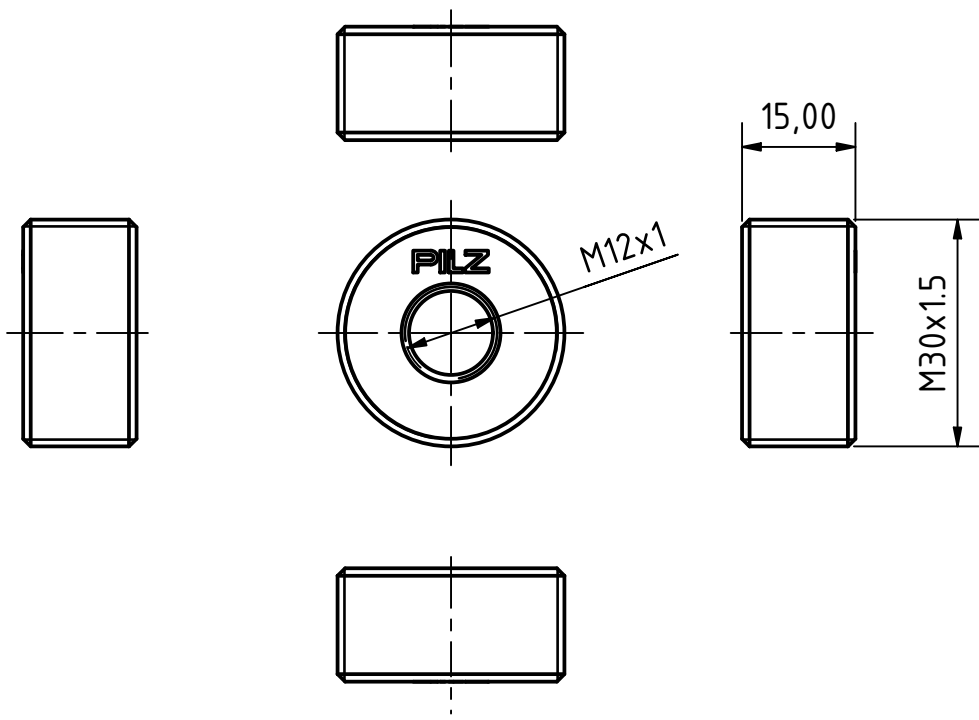

1 2 3 4

A
B
C
D

Observe protection note to DIN34

B	H-4288	24.02.2025	EW-PS	EW-PS	-		
Index	ECO no.	Date	Editor	Checked	-		
Scale 1 : 1			Date	Name	MODEL: 2037422	DRW: 2037421	
Material			Created	10.01.2025	EW-PS	Internet Dokument internet document Adapter_M30_M12	
-	Checked	17.01.2025	EW-PS				
-	Norm	-	-				
Surface			Unspecified tolerance		Doc.-No.	2037421	Page 1
					Mat.-No.	-	of 1