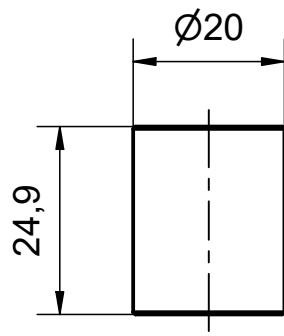

1 2 3 4

A

B

C

D

Observe protection note to DIN34	A	H-2646	23.01.2020	ES-ST5	ES-ST5			
	Index	ECO no.	Date	Editor	Checked			
	Scale			Date	Name	MODEL: 2028820	DRW: 2028813	
	1:1		Created	23.01.2020	ES-ST5	Internet Dokument internet document PSEN ml DHM extension cover		
	Material		Checked	24.01.2020	ES-ST5			
	-	-	Norm	-	-	<b>PILZ</b>		
	-	All dimensions are in mm						
	Surface	Unspecified tolerance				Doc.-No.	2028813	Page 1
	-					Mat.-No.	-	of 1
	-							